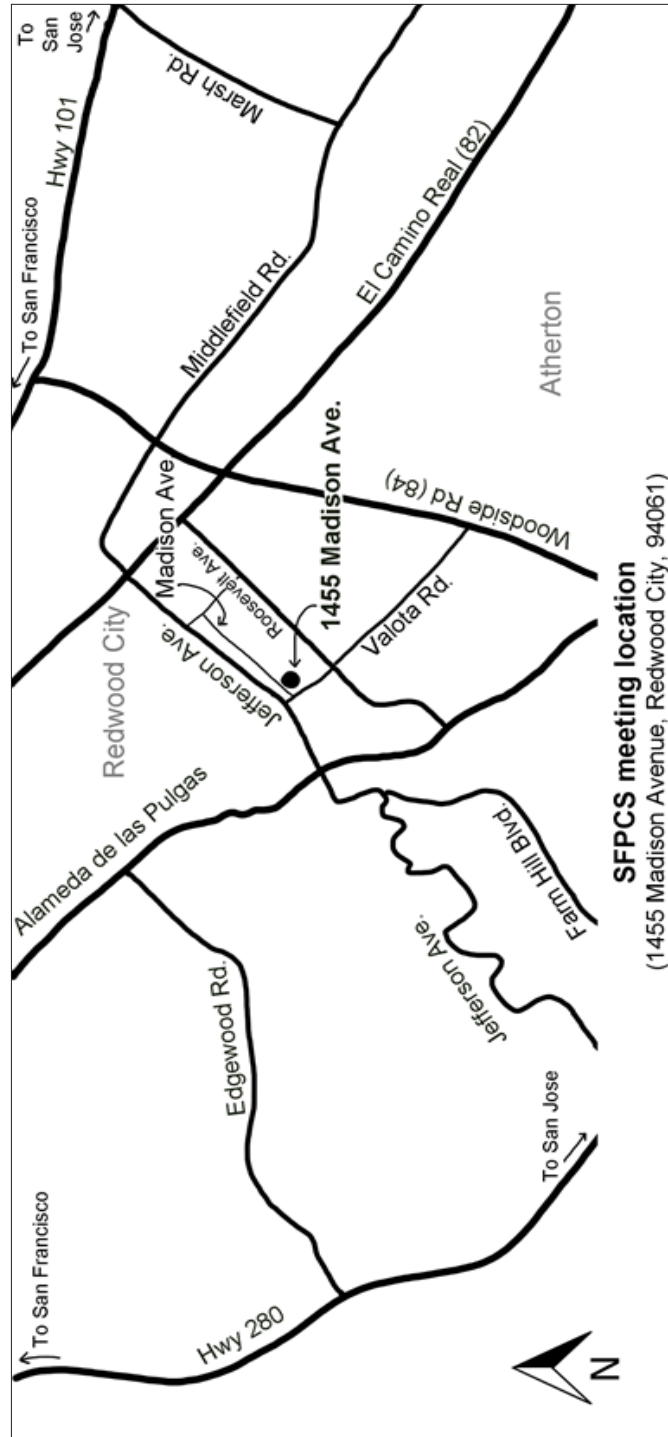

MEETING AND EVENT LOCATIONS

~Our 62nd Year~

Fall-Winter 2022-2023 Meetings

Free meetings, open to members,
their friends and the public.

Potluck Picnic

Sunday Sept. 18, 1-4 p.m.
Atherton Garden

Members' Meeting

Camellias in Bonsai

Sunday, Oct. 18 11 a.m.-2 p.m.
CAB 1400 Roosevelt Ave.
Redwood City.

Members' Meeting

(with De Anza Rhododendron Society)

Tom Nuccio's

Favorite Camellias and Azaleas

Wednesday, Nov. 16 5-7 p.m.
VMSC 1435 Madison Ave.
Redwood City

Holiday Party

Sunday, Dec. 11, 2022 6 p.m.

SFPCS Camellia Show and Sale

Saturday-Sunday, Feb. 25-26, 2023
CAB Building, 1400 Roosevelt Ave.
Redwood City

For more details on the above meetings,
contact us at camelliasfpcs2021@gmail.com
www.camelliasfpcs.org

THE SAN FRANCISCO PENINSULA CAMELLIA SOCIETY